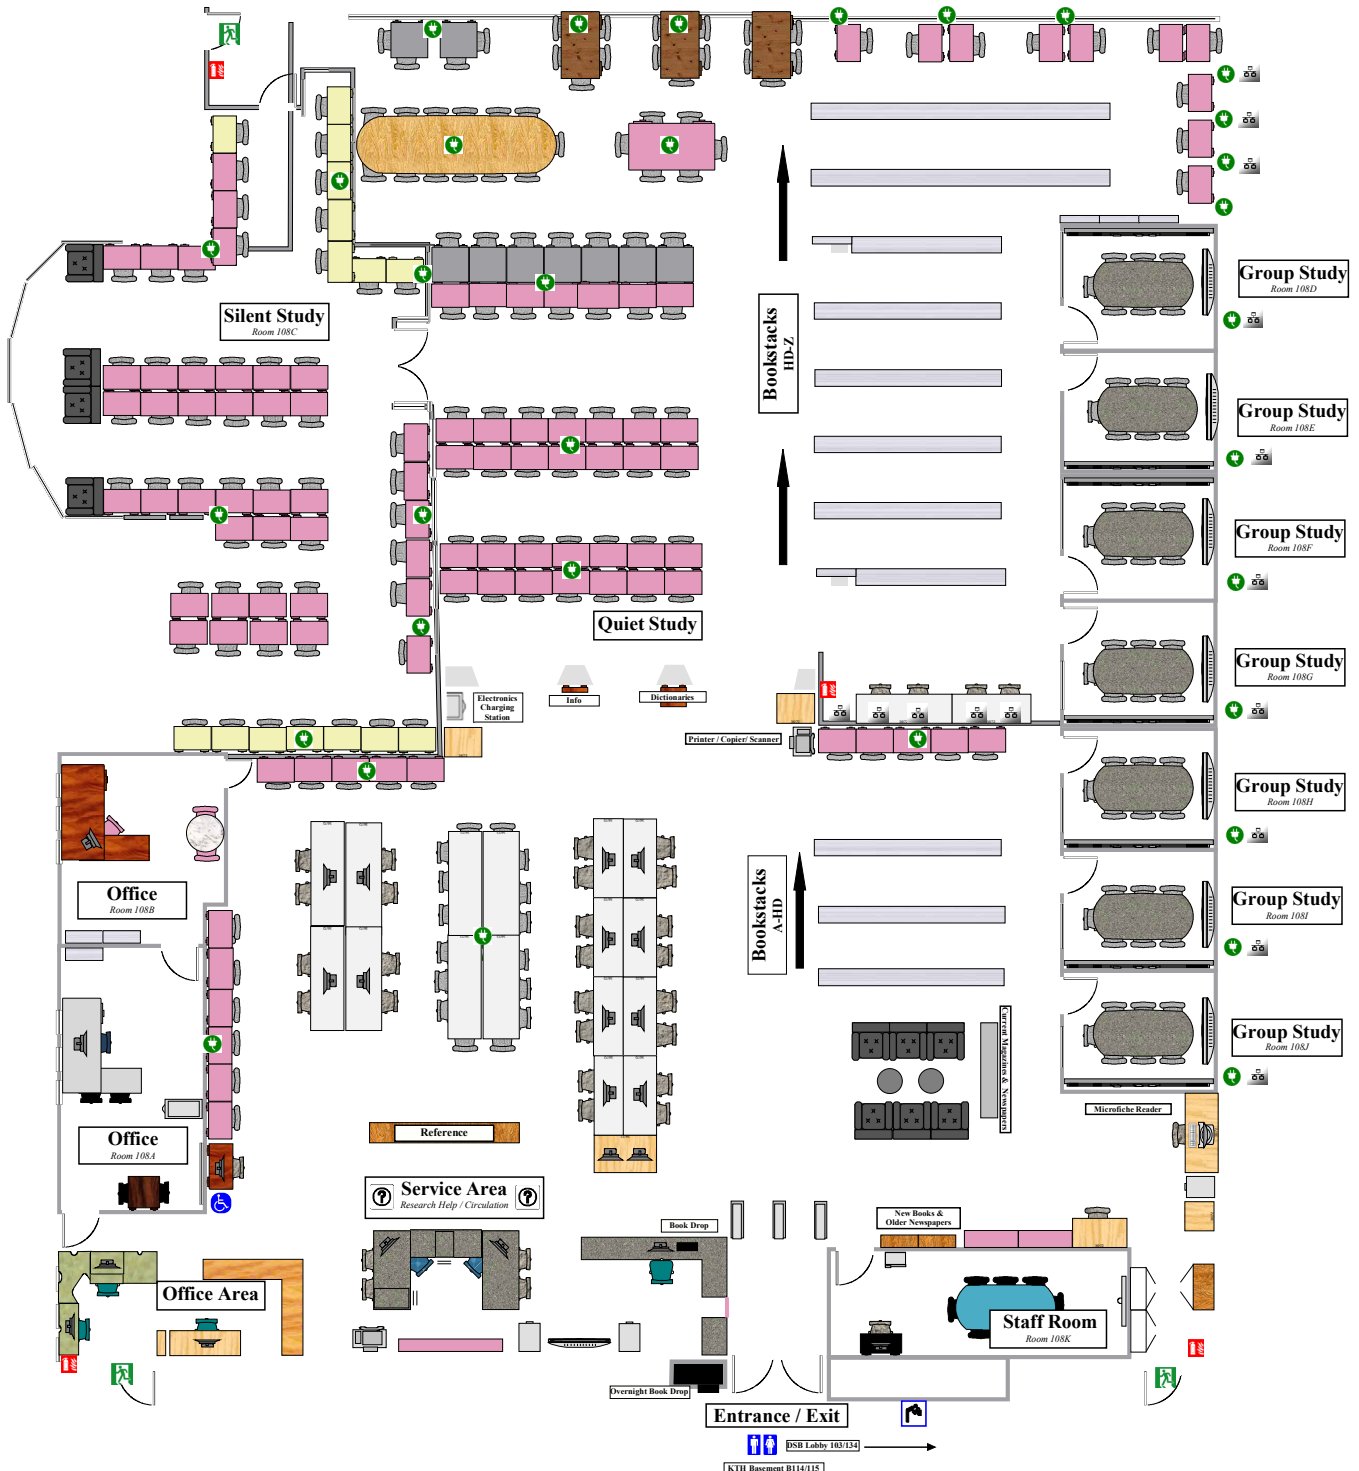

Legend

Study Carrels	Wall Monitor	Accessible Workstation
Study Tables	Whiteboard	Water Fountain
Chairs	Personal Computer	Washrooms
	MacConnect Port	Emergency Exit
	Electrical Outlets	Fire Extinguisher
	Electronics Charging Station	

Innis Library

Floor Plan
Kenneth Taylor Hall, Room 108