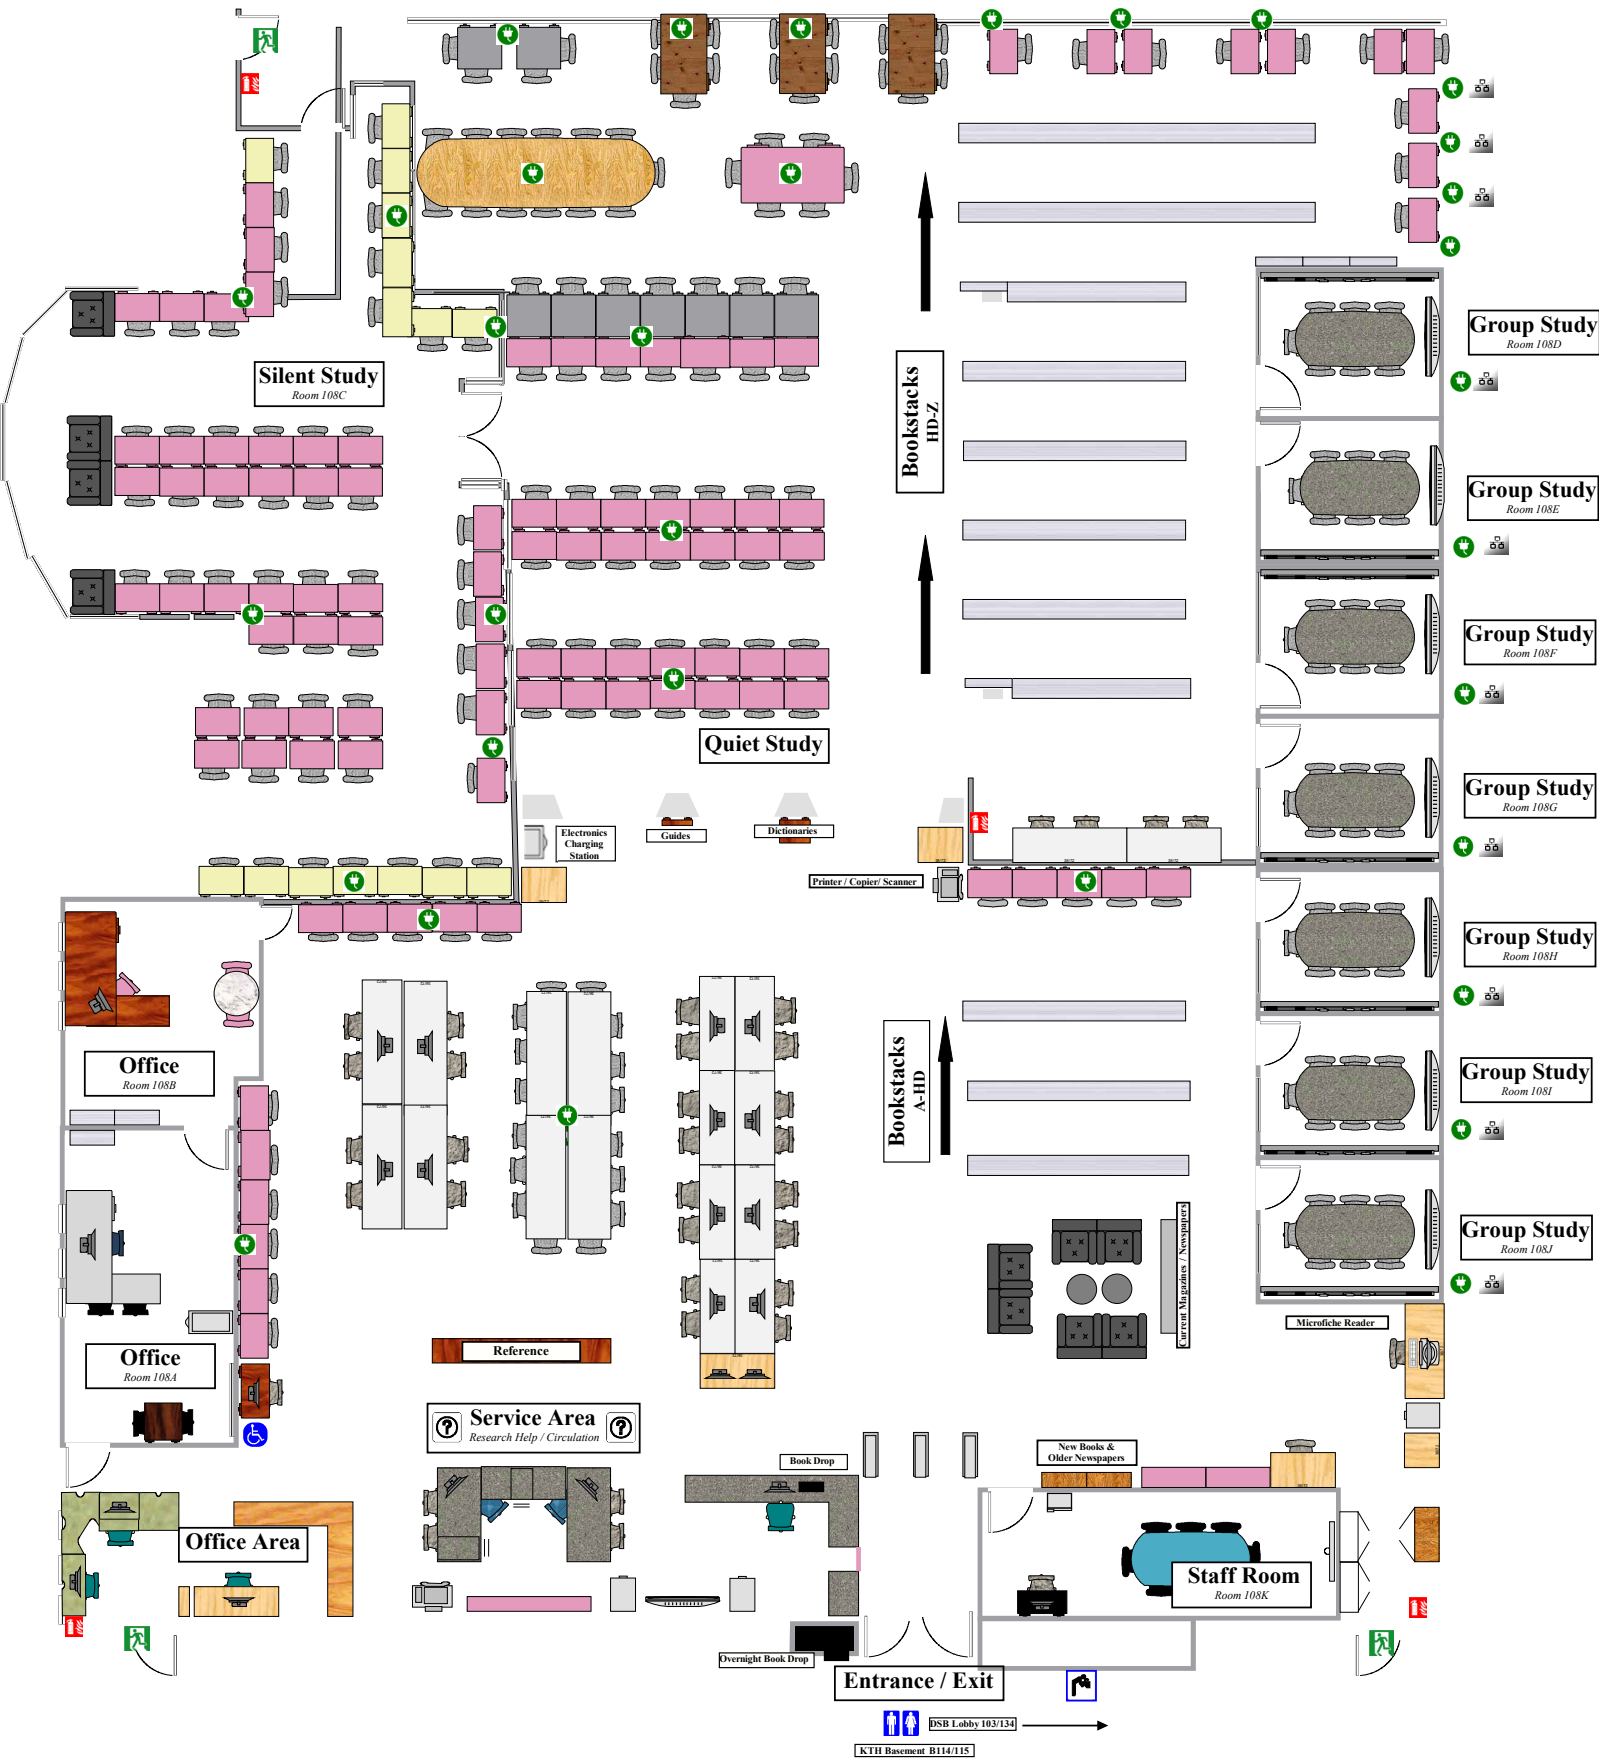

Legend		
Study Carrels	Wall Monitor	Accessible Workstation
Study Tables	Whiteboard	Water Fountain
Chairs	Personal Computer	Washrooms
	MacConnect Port	Emergency Exit
	Electrical Outlets	Fire Extinguisher
	Electronics Charging Station	

Innis Library
 Floor Plan
 Kenneth Taylor Hall, Room 108
 September 2016