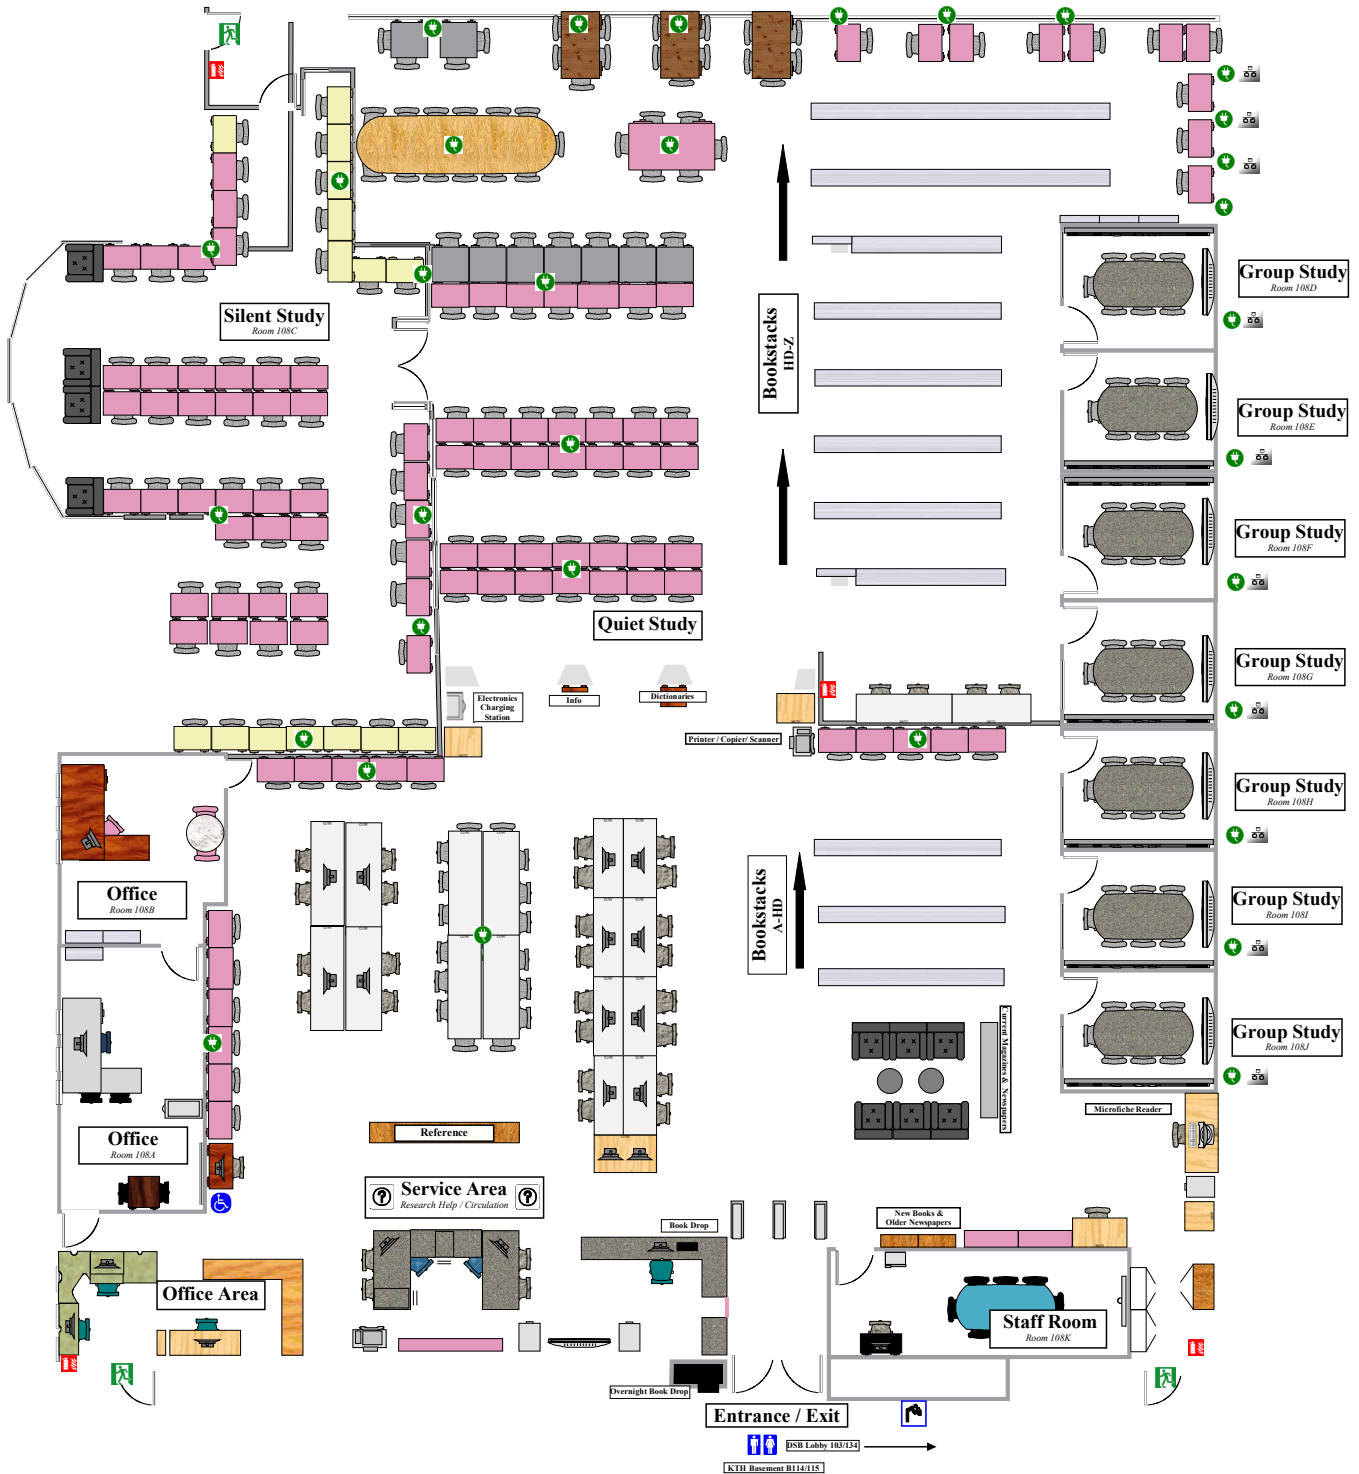

**Legend**

Study Carrels	Wall Monitor	Accessible Workstation
Study Tables	Whiteboard	Water Fountain
Chairs	Personal Computer	Washrooms
	MacConnect Port	Emergency Exit
	Electrical Outlets	Fire Extinguisher
	Electronics Charging Station	

# Innis Library

Floor Plan  
 Kenneth Taylor Hall, Room 108  
 September 2017